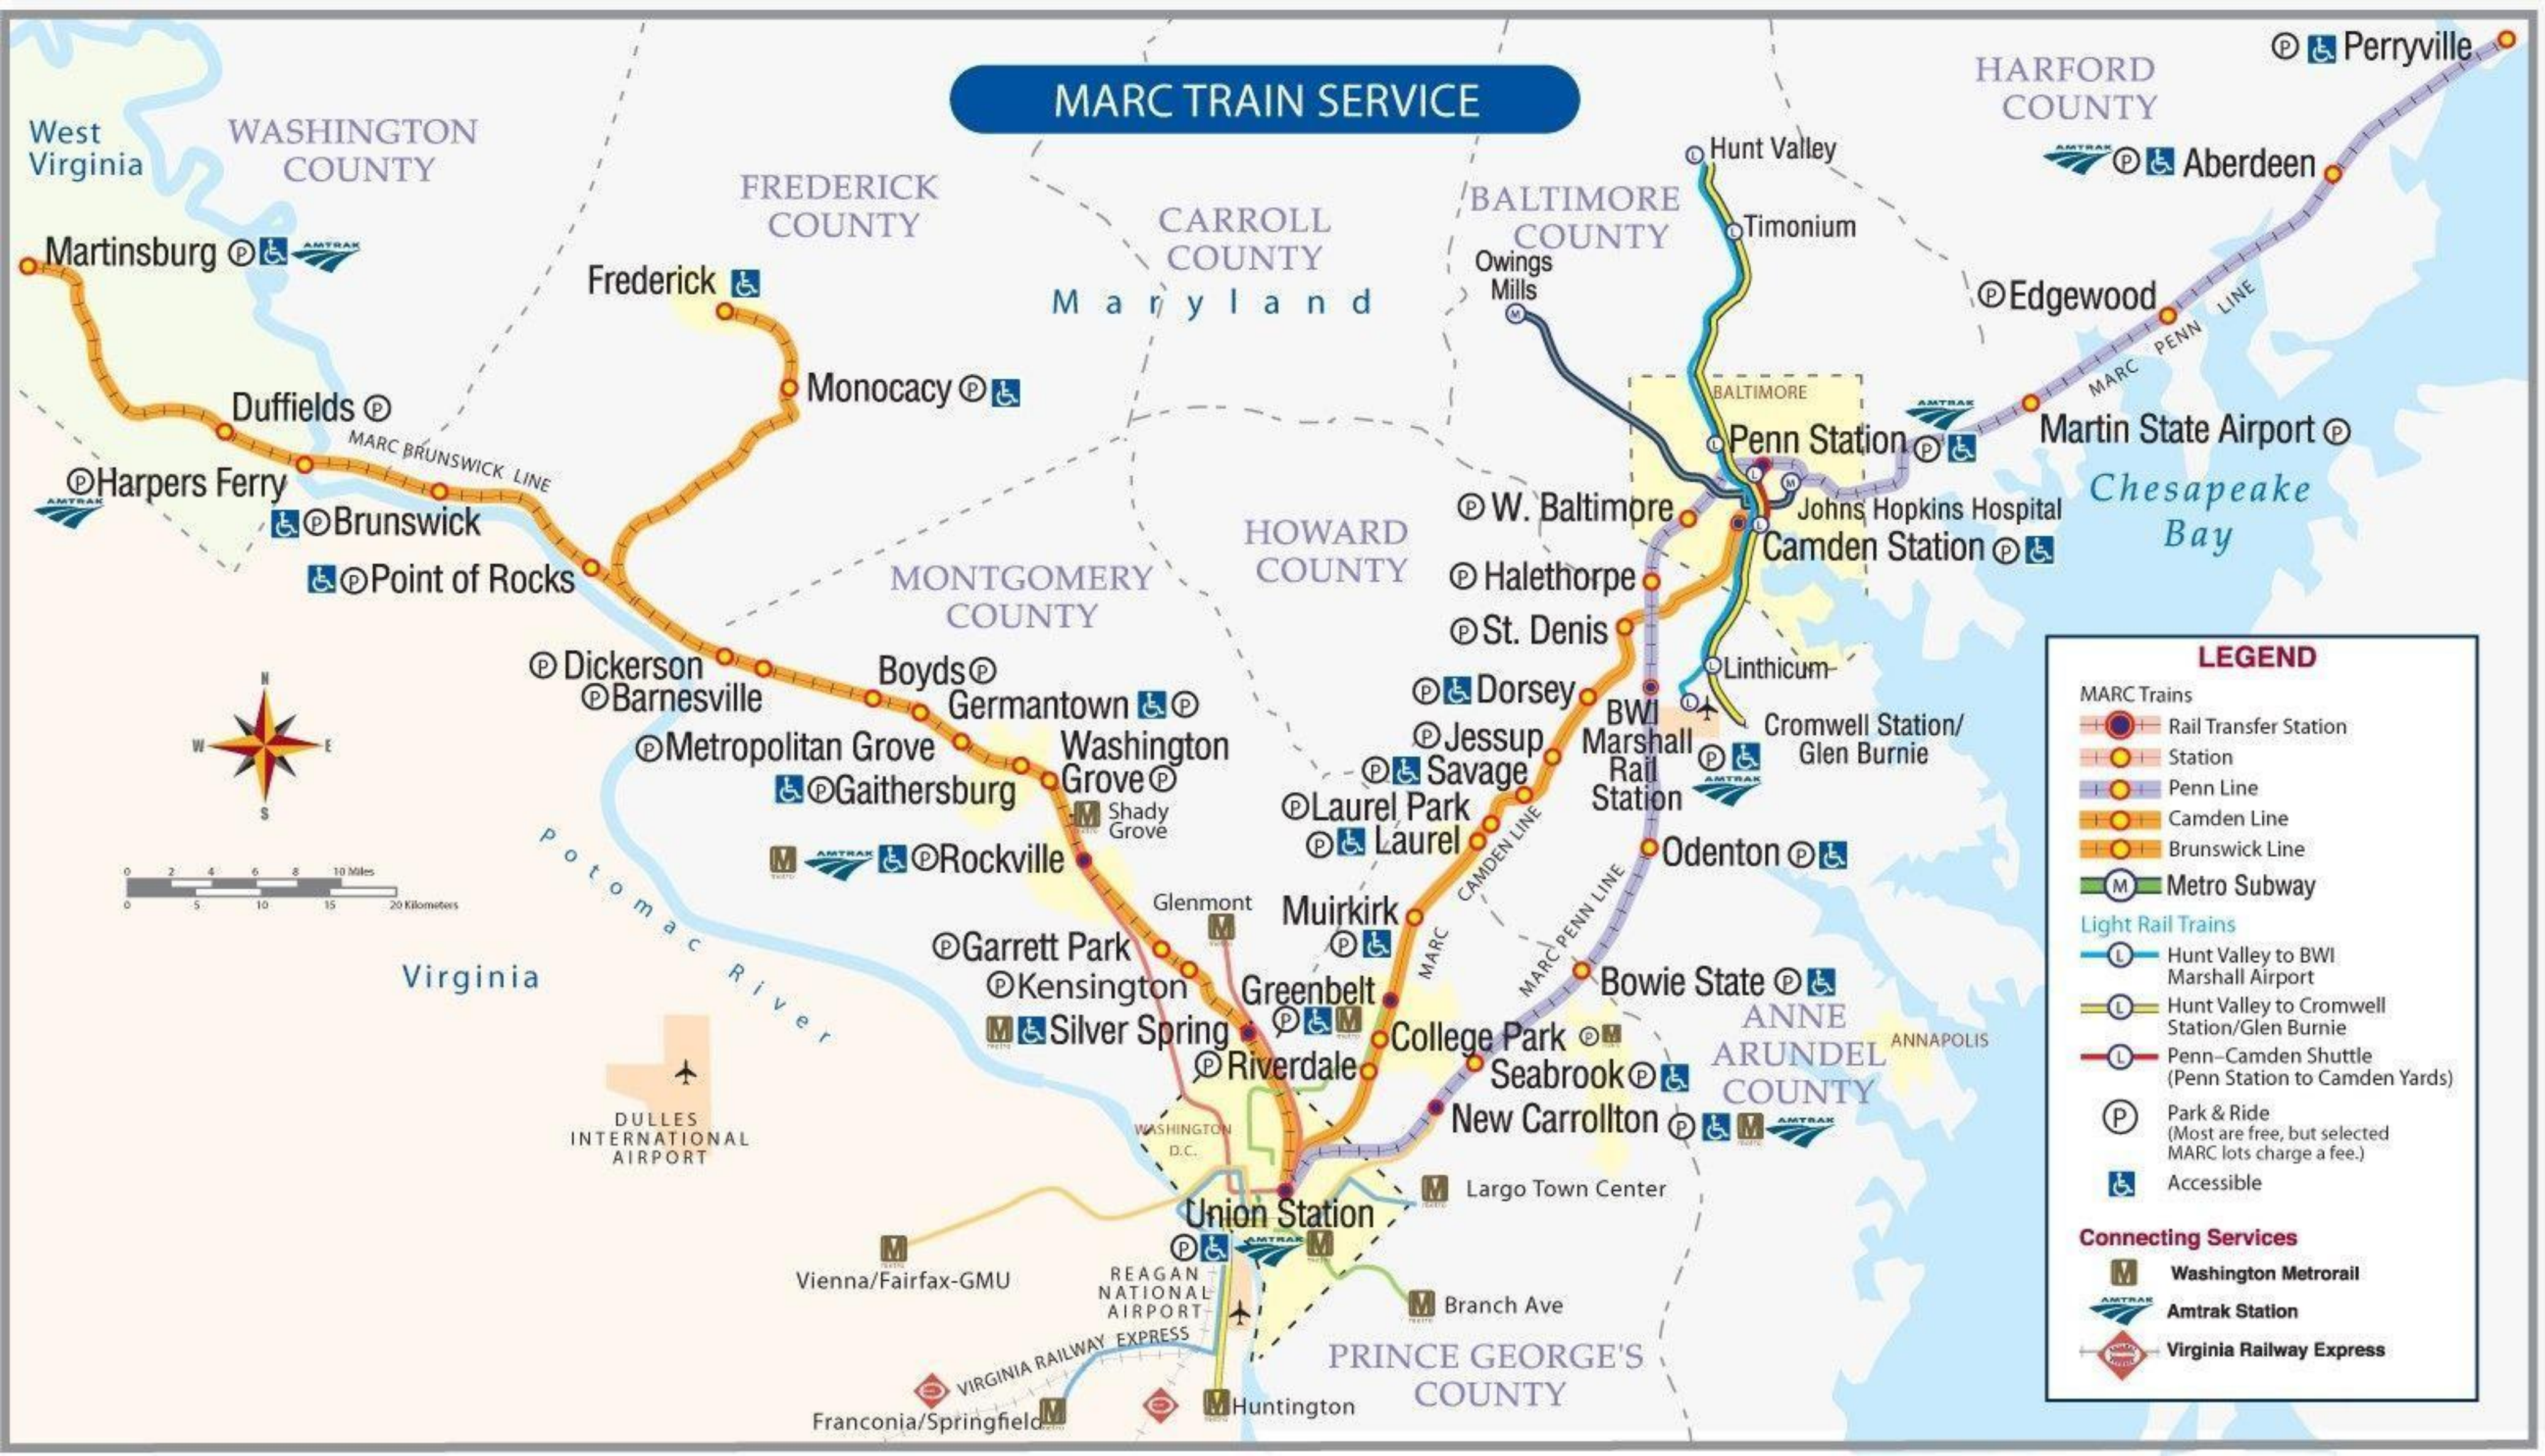

MARC TRAIN SERVICE

LEGEND

MARC Trains

- Rail Transfer Station
- Station
- Penn Line
- Camden Line
- Brunswick Line
- Metro Subway

Light Rail Trains

- Hunt Valley to BWI Marshall Airport
- Hunt Valley to Cromwell Station/Glen Burnie
- Penn-Camden Shuttle (Penn Station to Camden Yards)

Other Icons

- Park & Ride (Most are free, but selected MARC lots charge a fee.)
- Accessible

Connecting Services

- Washington Metrorail
- Amtrak Station
- Virginia Railway Express